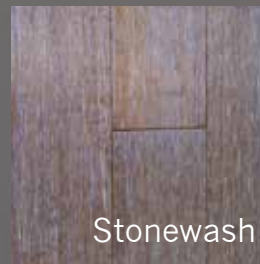

New  
Artisan Collection  
Hand Scraped  
Bamboo  
Flooring

Japanese Black

For more information, please visit our website: [www.goldenfield.com.au](http://www.goldenfield.com.au) or call 1300 866 800

Green Earth™ introduces The Artisan Collection-Hand Scraped Bamboo flooring.

The Artisan Collection is designed to have the rustic look of a hand crafted floor, showing all the natural wear signs of age but with the strength and practicality of a modern floor. In seven new and unique colours The Artisan Collection-hand scraped bamboo turns any house into a home.